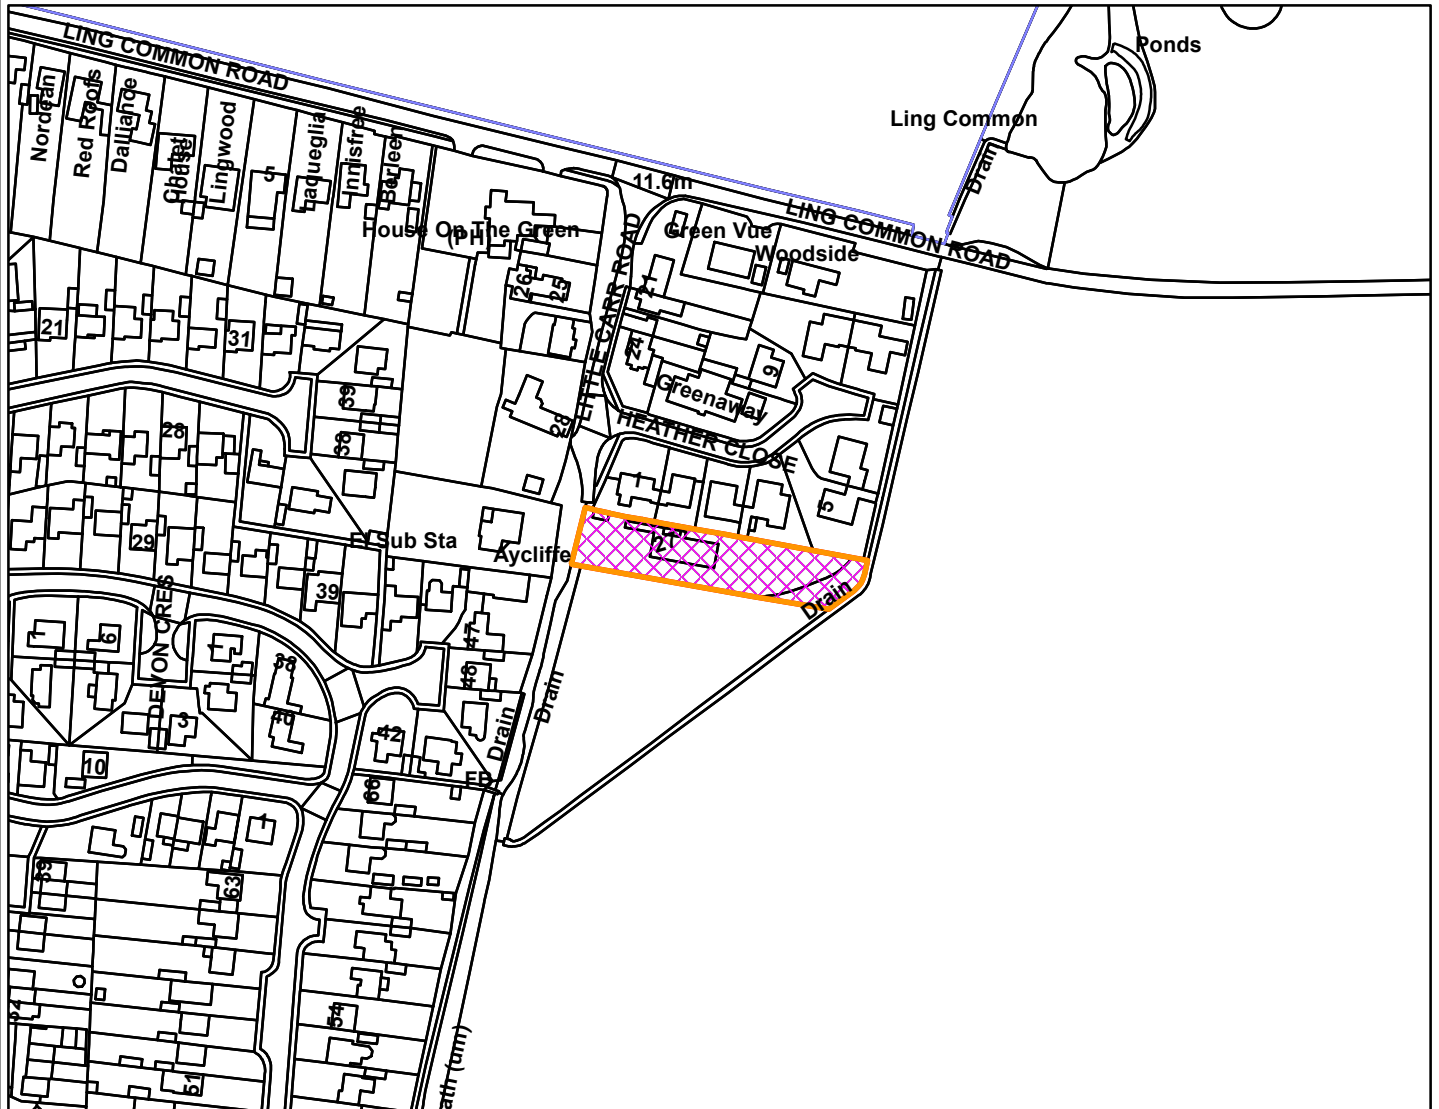

23/01485/F

Borough Council of  
King's Lynn &  
West Norfolk

27 Little Carr Road North Wootton King's Lynn PE30 3RQ

**Legend**

[Empty legend box]

**Scale:** 1:2,500

Reproduced from the Ordnance Survey map with permission of the Controller of His Majesty's Stationery Office © Crown Copyright 2023.

Unauthorised reproduction infringes Crown Copyright and may lead to prosecution or civil proceedings.

Organisation	BCKLWN
Department	Department
Comments	
Date	23/01/2024
MSA Number	0100024314